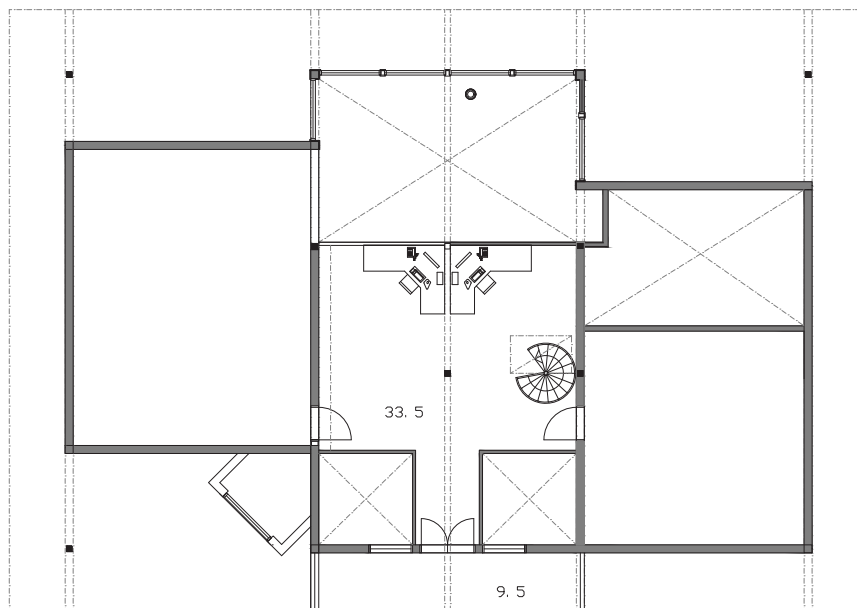

POLAR SWAN 225

Gross floor area: 223,5 m²
Gross internal area: 211,0 m²