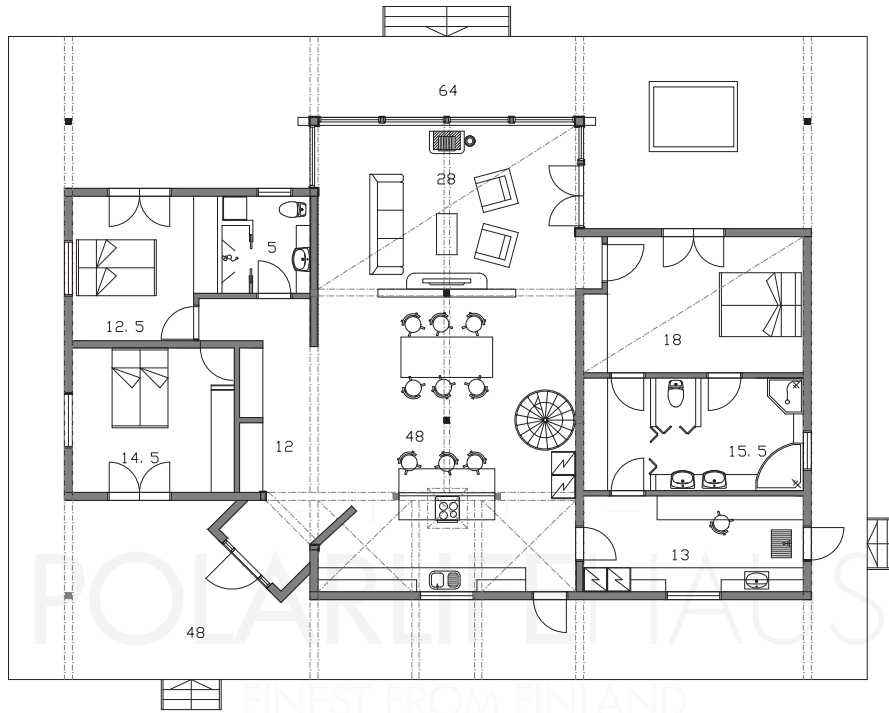

POLAR SWAN 225

Gross floor area: 223,5 m²
Gross internal area: 211,0 m²